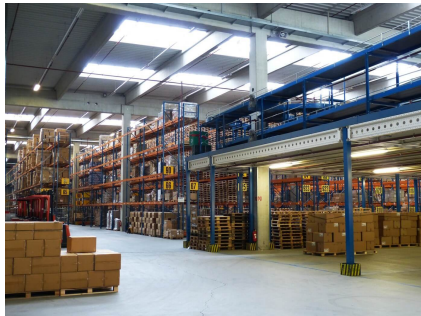

Manufactory

Borovska 1, 35000
[45.805829](tel:45.805829), [15.913801](tel:15.913801)

Garry Novan
agent2@wpdirectorykit.com
[(918) 345-2054](tel:918-345-2054)

Lorem ipsum dolor sit amet, consectetur adipiscing elit, sed do eiusmod tempor incididunt ut labore et dolore magna aliqua. Ut enim ad minim veniam, quis nostrud exercitation ullamco laboris nisi ut aliquip ex ea commodo consequat. Duis aute irure dolor in reprehenderit in voluptate velit esse cillum dolore eu fugiat nulla pariatur. Excepteur sint occaecat cupidatat non proident, sunt in culpa qui officia deserunt mollit anim id est laborum.

Overview

Purpose Rent
Size 1500 m²
Floors No 5
Bathrooms 8
Stars 4

Sale Price $ 710.000
Property Lot Size 1600 m²
Rooms 34
Garages 10
Bads 7

Rent Price $ 80
Year Built 2008
Bedrooms 2
Energy Efficiency H

Interior Details

Equipped Kitchen Yes
Heating Yes
Fireplace Yes
TV Cable No
Sauna No

Gym Yes
Air Conditioning Yes
Dishwasher No
Refrigerator Yes

Washer Yes
Elevator Yes
Microwave No
WiFi No

Outdoor Details

Pool No
Back yard Yes
Parking Yes

Garage Attached Yes
Balcony Yes
Outdoor Shower Yes

Front yard No
Grill No